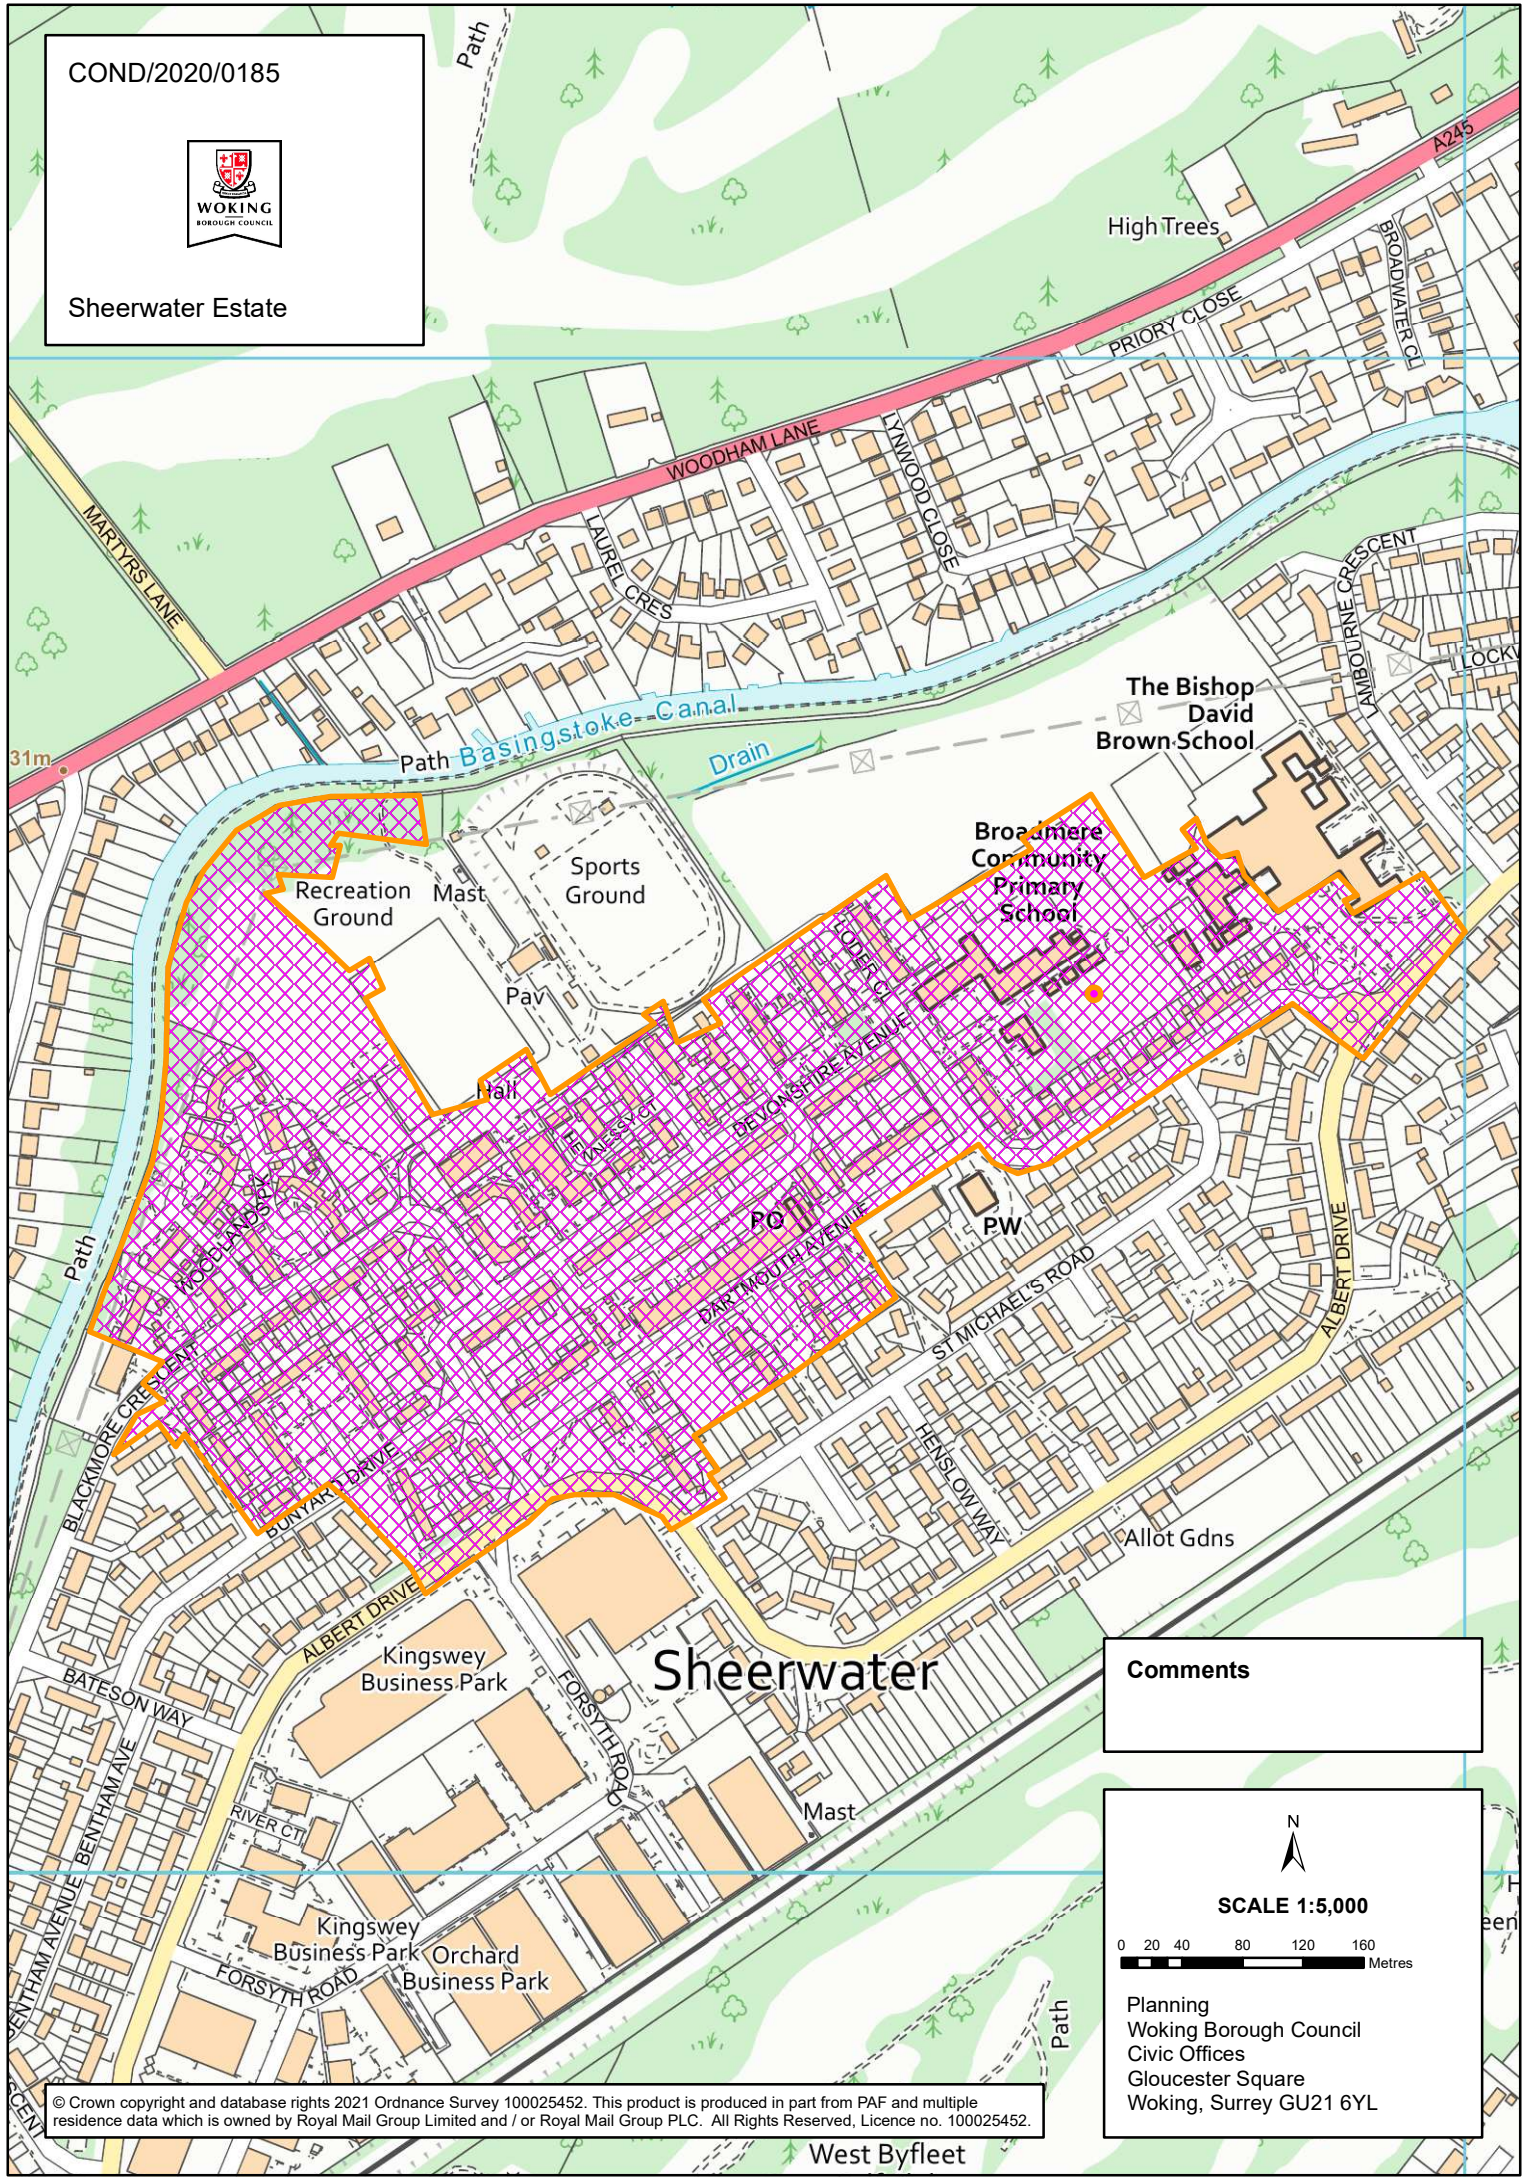

COND/2020/0185

Sheerwater Estate

The Bishop David Brown School

Broadmere Community Primary School

Sheerwater

Comments

N

SCALE 1:5,000

0 20 40 80 120 160 Metres

Planning
Woking Borough Council
Civic Offices
Gloucester Square
Woking, Surrey GU21 6YL

© Crown copyright and database rights 2021 Ordnance Survey 100025452. This product is produced in part from PAF and multiple residence data which is owned by Royal Mail Group Limited and / or Royal Mail Group PLC. All Rights Reserved, Licence no. 100025452.

West Byfleet